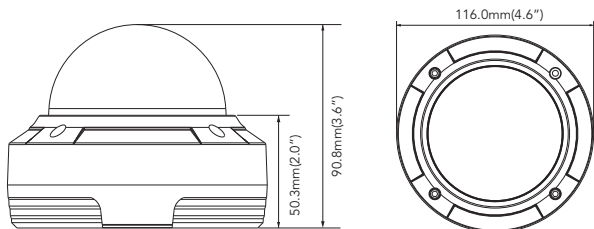

## Specification

Image Sensor	1/2.9" 2.4 Megapixel CMOS Image Sensor
Effective Pixel	1930 (H) × 1088 (V)
Scanning System	Progressive
Synchronization	N/A
Horizontal Resolution	1080P
Video Output	TVI
S/N (Y Signal)	More than 50dB
Min. Illumination	0.2Lux (F1.2)
Iris Adjustment	Auto
Lens	3.6mm FIXED LENS
Electronic shutter	NTSC: Auto (1/30~1/10,000), PAL: Auto (1/25~1/10,000)
OSD Language	Off
Backlight Compensation	Auto (1~16) Adjustment
Day & Night	EXT
D-WDR	N/A
Auto Gain Control	Auto (1~5) Adjustment
White Balance	Auto
Privacy Masking	Off
DNR	N/A
Smart IR	On
LSC	Off
Gamma	0.45
Defog	N/A
Digital Zoom	N/A
Motion	Off
Digital Effect	Off
Communication	N/A
IR LED	24 Pcs (60ft.*)
Input Voltage	-22°F ~ 140°F (-30°C ~ 50°C), 10% ~ 90% Relative Humidity
Power Consumption	IR Off : 130mA (MAX) / IR On : 300mA (MAX)
Working Environment	-4°F ~ 140°F / MAX 90% RH

## Dimensions

Unit: mm(inch)